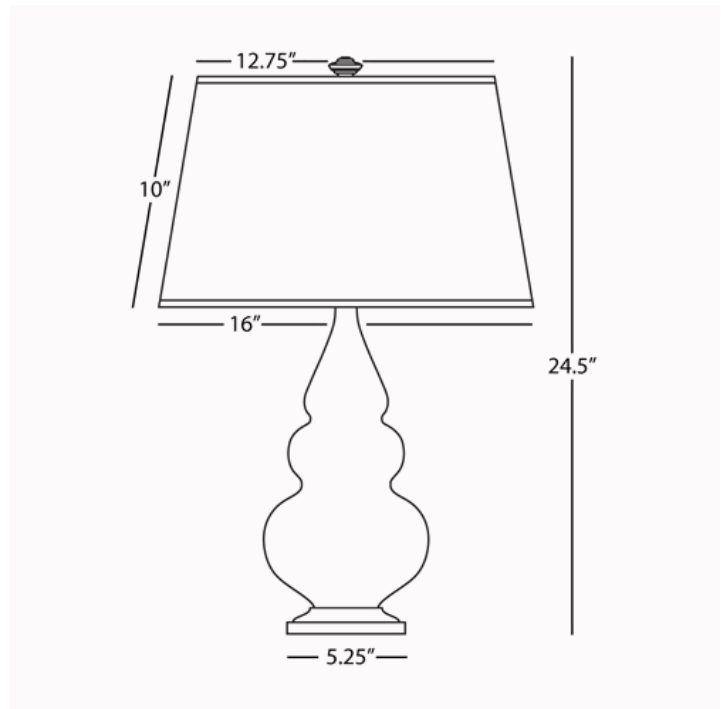

TRIPLE GOURD

294X

Accent Table Lamp

1 - 150W Max.

Bulb Type: A

Switch: 3-way

Bone Glazed Ceramic

Antique Silver Finished Accents

Pearl Dupioni Fabric Shade

See Triple Gourd Table for Color / Base / Shade
Options

* *Made In The USA*