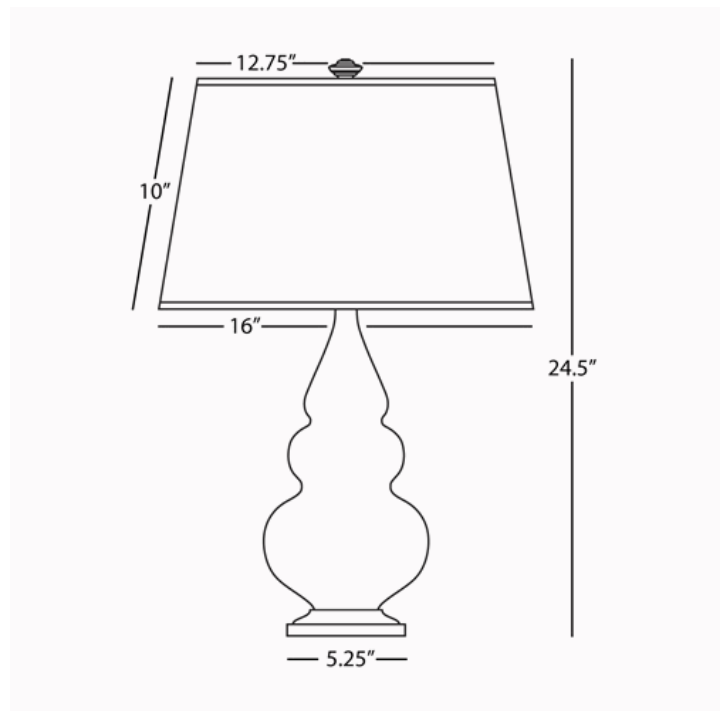

TRIPLE GOURD

291X

Accent Table Lamp

1 - 150W Max.

Bulb Type: A

Switch: 3-Way

Baby Blue Glazed Ceramic

Antique Silver Finished Accents

Pearl Dupioni Fabric Shade

See Triple Gourd Table for Color / Base / Shade
Options

* *Made In The USA*