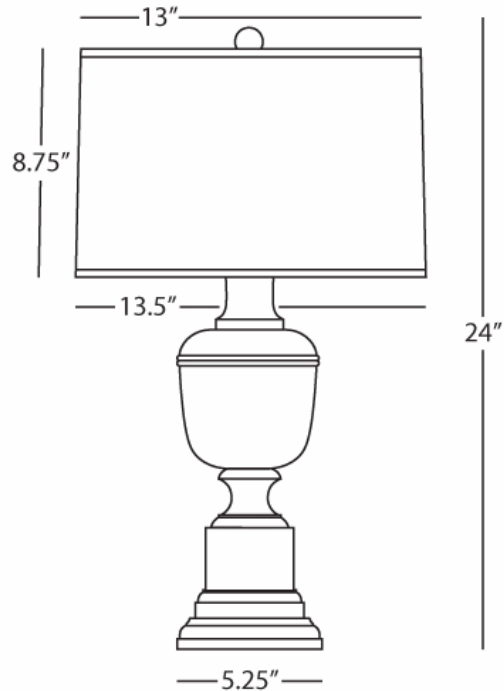

MARY MCDONALD

ANNIKA

2604X

Accent Lamp

1-60W Max.

Bulb Type: B10.5 Candelabra

Switch: On-Off Line Switch

Ivory Lacquered Paint & Natural Brass

Ivory Crackle Accents

Cloud Cream Silk Shade

SHADE OPTION:

2604 - Ivory Painted Parchment Shade

* Made In The USA