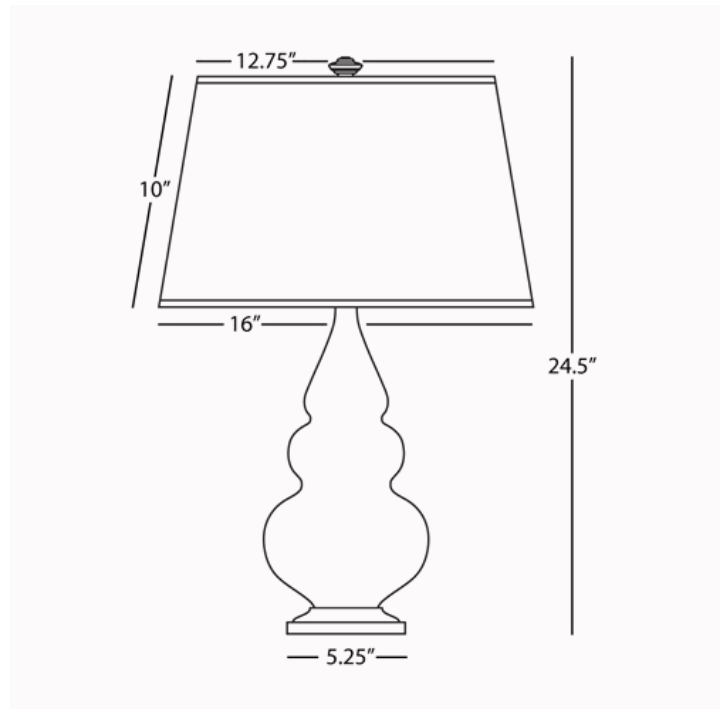

TRIPLE GOURD

258X

Accent Table Lamp

1-150W Max.

Bulb Type: A

Switch: 3-Way

Celadon Glazed Ceramic

Antique Silver Finished Accents

Pearl Dupioni Fabric Shade

See Triple Gourd Table for Color / Base / Shade
Options

* *Made In The USA*