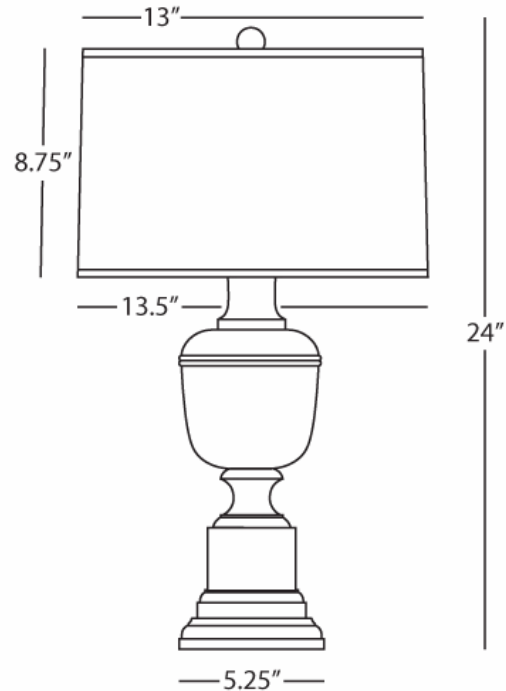

MARY MCDONALD

ANNIKA

2506X

Accent Lamp

1-60W Max.

Bulb Type: B10.5 Candelabra

Switch: On-Off Line Switch

Chocolate Lacquered Paint & Natural Brass

Ivory Crackle Accents

Cloud Cream Silk Shade

SHADE OPTION:

2506 - Chocolate Painted Parchment

Shade

* *Made In The USA*