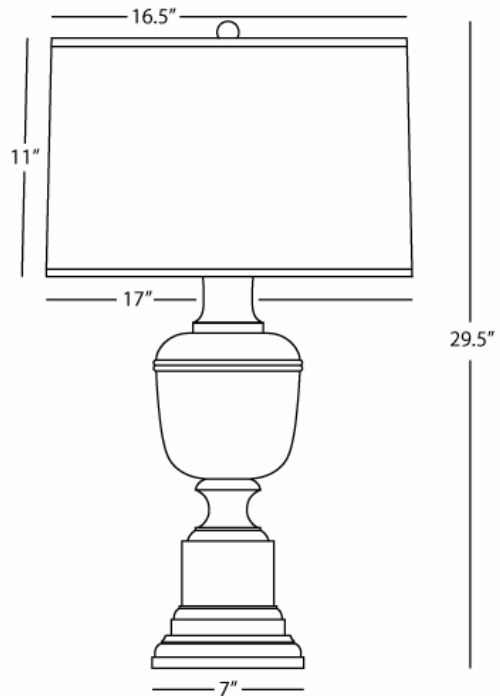

MARY MCDONALD

ANNIKA

2502X

Table Lamp

1-150W Max.

Bulb Type: A

Switch: 3-Way

Chocolate Lacquered Paint & Natural Brass

Ivory Crackle Accents

Cloud Cream Silk Shade

SHADE OPTION:

2502 - Chocolate Painted Parchment
Shade

* *Made In The USA*