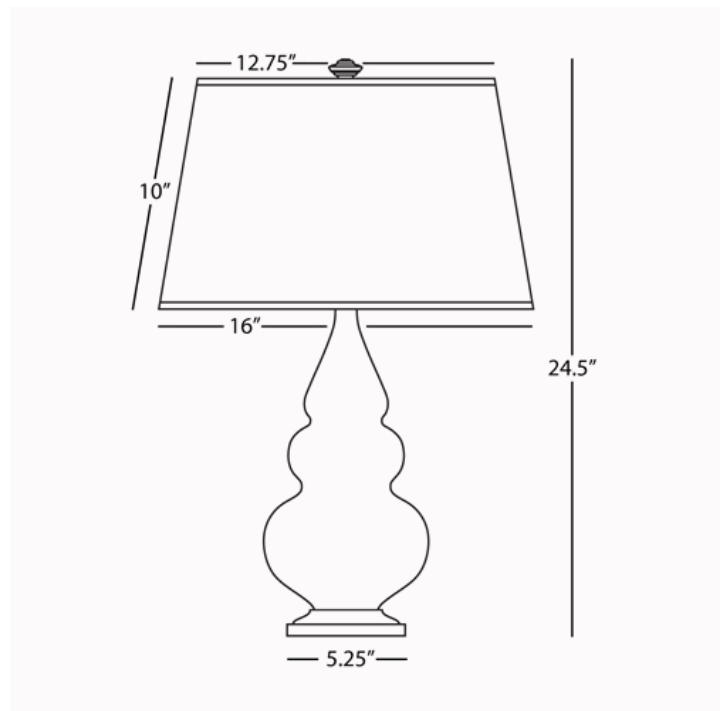

TRIPLE GOURD

241X

Accent Table Lamp

1 - 150W Max.

Bulb Type: A

Switch: 3-way

Lily Glazed Ceramic

Antique Natural Brass Finished Accents

Pearl Dupioni Fabric Shade

See Triple Gourd Table for Color / Base / Shade
Options

* *Made In The USA*