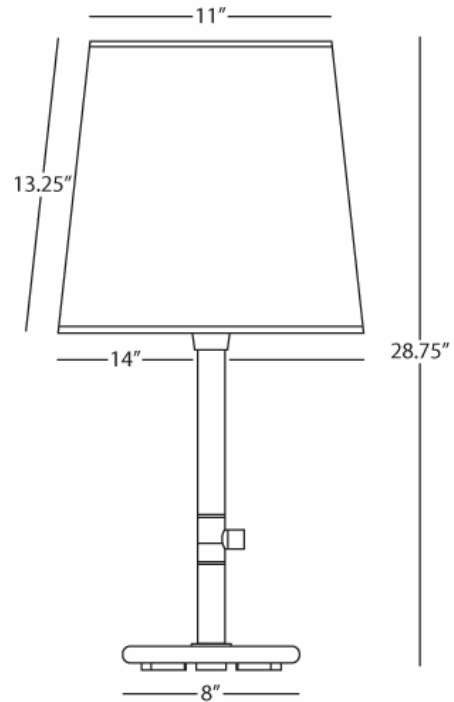

RICO ESPINET
BUSTER CHICA

2082W
Accent Lamp

1-150W Max.
Bulb Type: A
Switch: Full Range Dimmer
Polished Nickel Finish
Fondine Fabric Shade

FINISH/ SHADE OPTIONS:

- 2082 - Polished Nickel
Taupe Claiborne Fabric Shade
- 2082G - Polished Nickel
Smoke Gray Fabric
- 2083 - Deep Patina Bronze
Muslin Claiborne Shade
- 2803 - Aged Brass
Smoke Gray Fabric
- 2803W - Aged Brass
Fondine Fabric
- 2077 - Polished Brass
Smoke Gray Fabric
- 2077W - Polished Brass
Ascot White Fabric