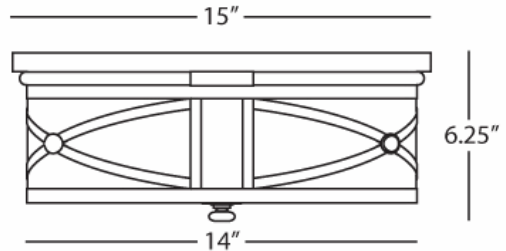

CHASE

1985

Flush Mount

3-60W Max.

Bulb Type: A

Direct Wire Only

Antique Brass Finish over Steel

Frosted White Glass Shade

FINISH OPTIONS:

D1985 - Dark Antique Nickel

S1985 - Polished Nickel

Z1985 - Deep Patina Bronze