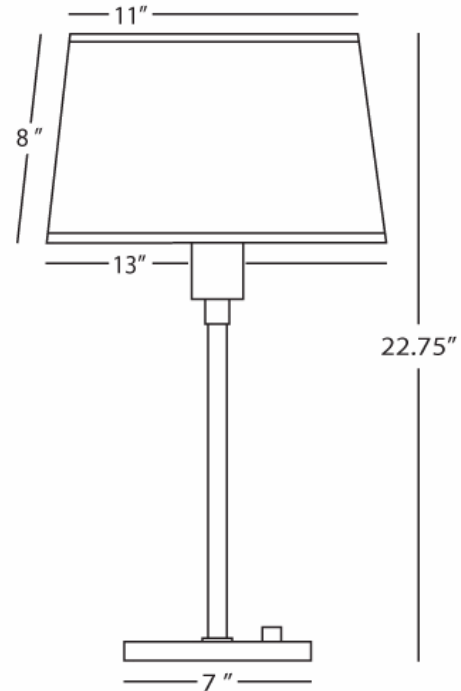

REAL SIMPLE

1832

Club Table Lamp

1-100W Max.

Bulb Type: A

Switch: Hi-Lo Base Switch

Matte Black Powder Coat Finish over Steel

Snowflake Fabric Shade w/ Top Diffuser

FINISH / SHADE OPTIONS:

1802 - Stardust White

White Mont Blanc Parchment Shade

Z1812 - Dark Bronze

Snowflake Fabric Shade

1822 - Gunmetal

Snowflake Fabric Shade

* *Made In The USA*