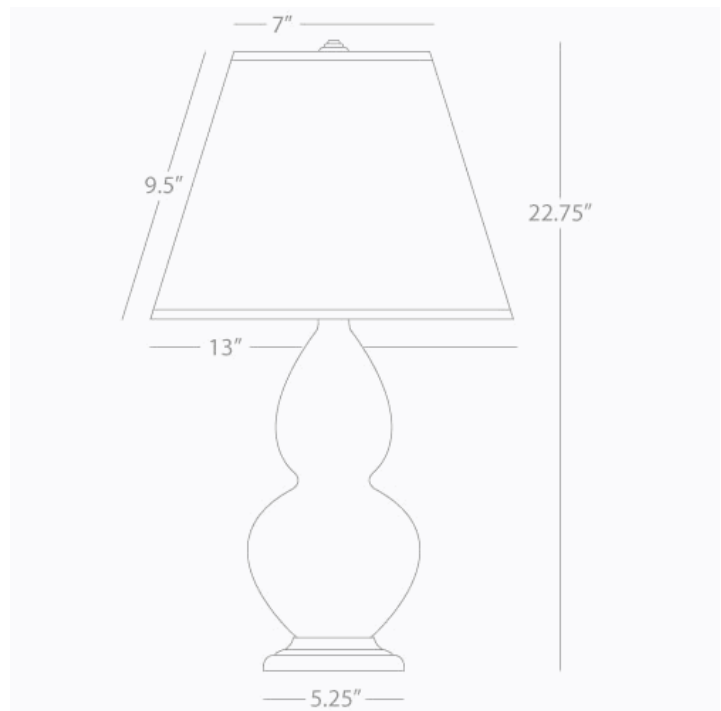

DOUBLE GOURD

1788X

Accent Lamp

1-150W Max.

Bulb Type: A

Switch: 3-Way

Celadon Glazed Ceramic

Antique Silver Finished Accents

Pearl Dupioni Fabric Shade

See Double Gourd Table for Color / Base / Shade
Options

* Made In The USA