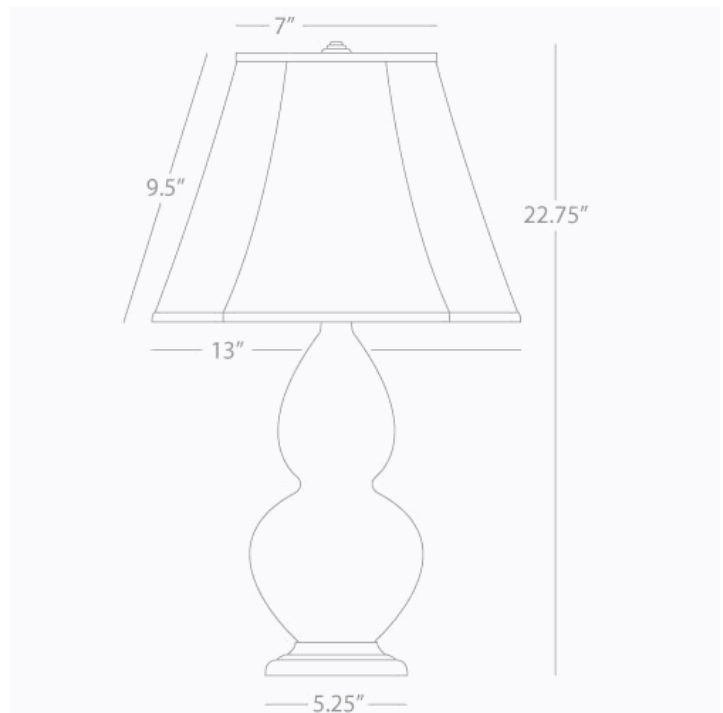

DOUBLE GOURD

1788

Accent Lamp

1-150W Max.

Bulb Type: A

Switch: 3-Way

Celadon Glazed Ceramic

Antique Silver Finished Accents

Ivory Stretched Fabric Shade

See Double Gourd Table for Color / Base / Shade  
Options

\* *Made In The USA*