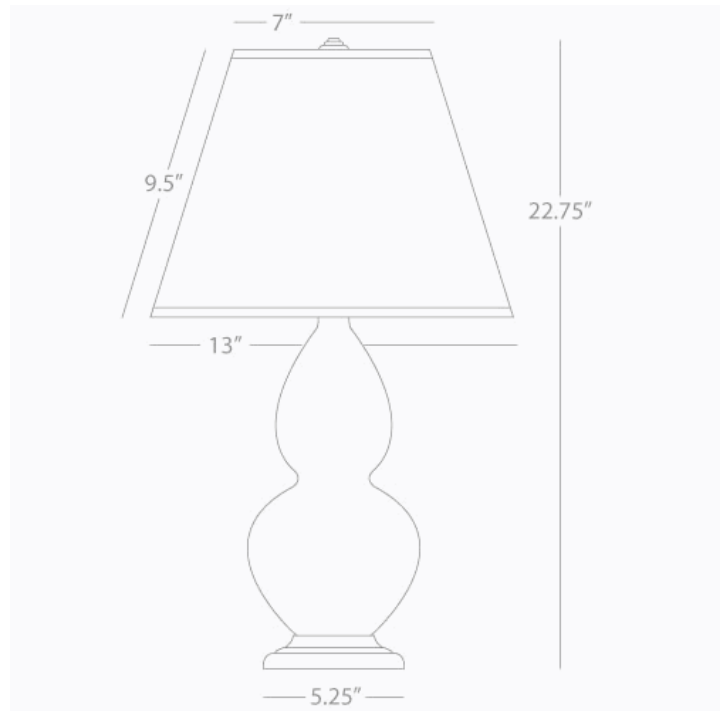

DOUBLE GOURD

1787X

Accent Lamp

1-150W Max.

Bulb Type: A

Switch: 3-Way

Celadon Glazed Ceramic

Deep Patina Bronze Finished Accents

Pearl Dupioni Fabric Shade

See Double Gourd Table for Color / Base / Shade
Options

* *Made In The USA*