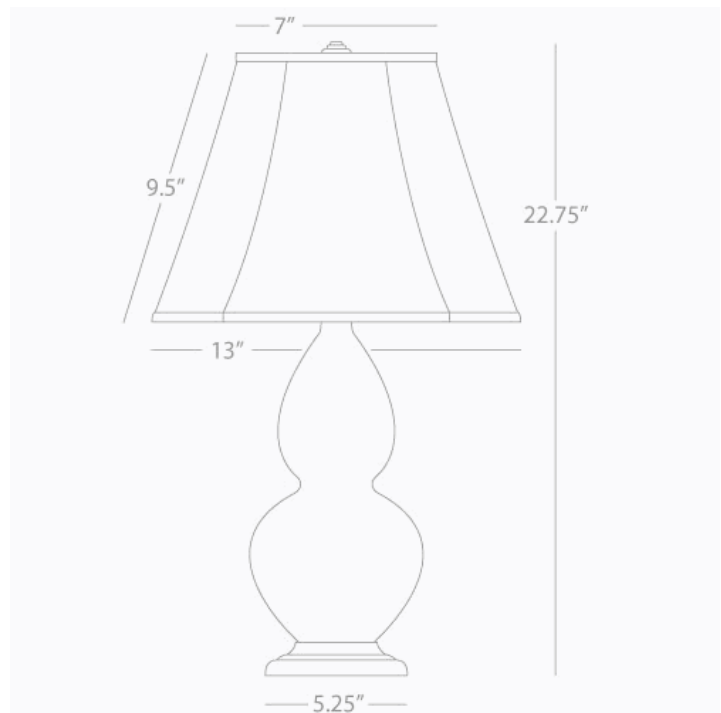

DOUBLE GOURD

1787

Accent Lamp

1-150W Max.

Bulb Type: A

Switch: 3-Way

Celadon Glazed Ceramic

Deep Patina Bronze Finished Accents

Ivory Stretched Fabric Shade

See Double Gourd Table for Color / Base / Shade  
Options

\* *Made In The USA*