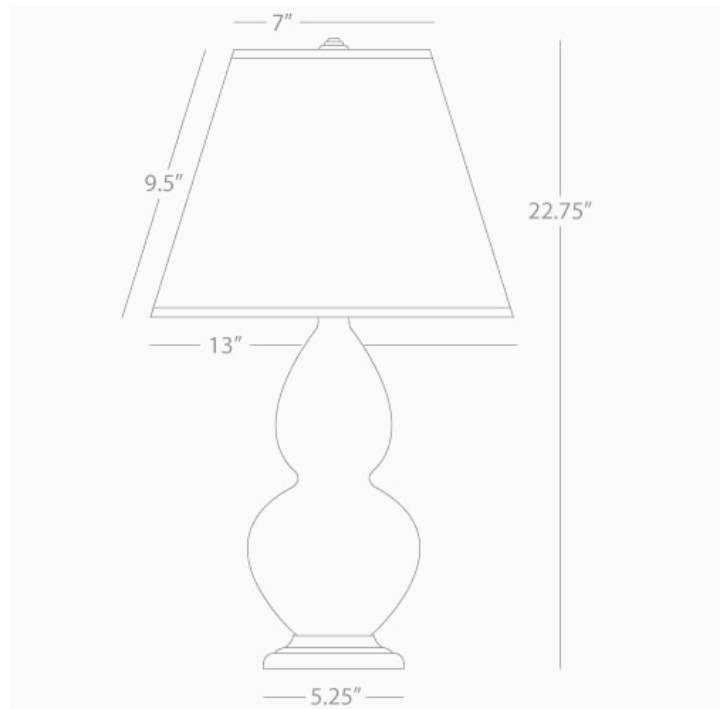

DOUBLE GOURD

1786X

Accent Lamp

1-150W Max.

Bulb Type: A

Switch: 3-Way

Celadon Glazed Ceramic

Antique Natural Brass Finished Accents

Pearl Dupioni Fabric Shade

See Double Gourd Table for Color / Base / Shade
Options

* *Made In The USA*