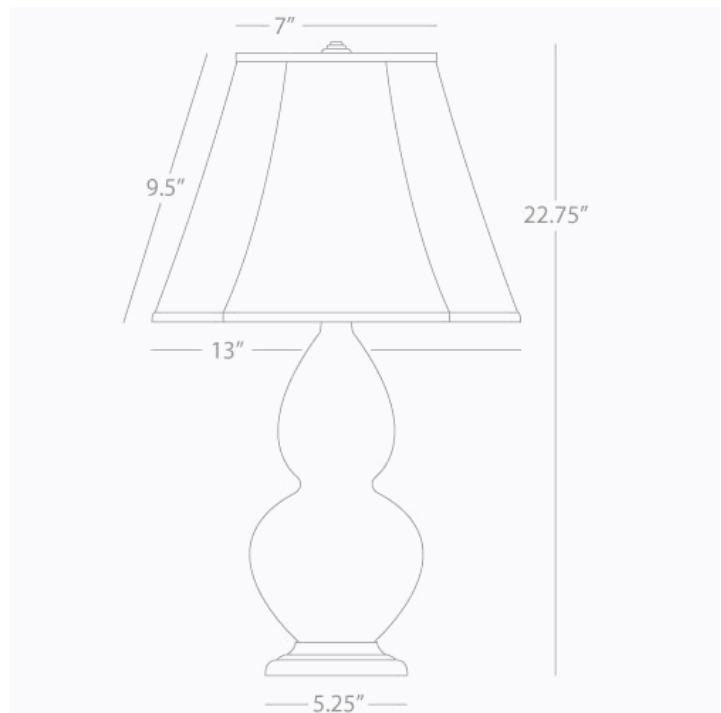

DOUBLE GOURD

1786

Accent Lamp

1-150W Max.

Bulb Type: A

Celadon Glazed Ceramic

Antique Natural Brass Finished Accents

Ivory Stretched Fabric Shade

**See Double Gourd Table for Color / Base / Shade
Options**

* Made In The USA