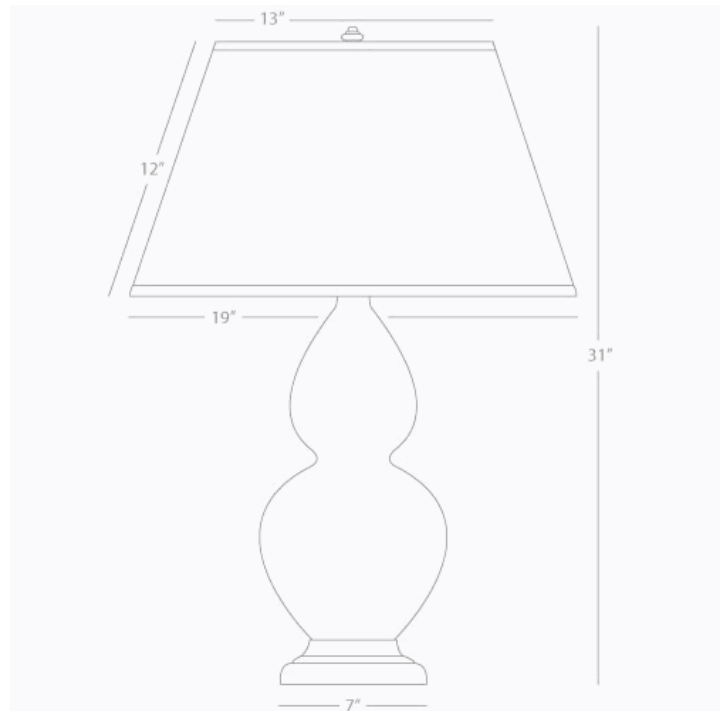

DOUBLE GOURD

1785X

Table Lamp

1-150W Max.

Bulb Type: A

Switch: 3-Way

Marine Glazed Ceramic

Antique Silver Finished Accents

Pearl Dupioni Fabric Shade

See Double Gourd Table for Color / Base / Shade
Options

* *Made In The USA*