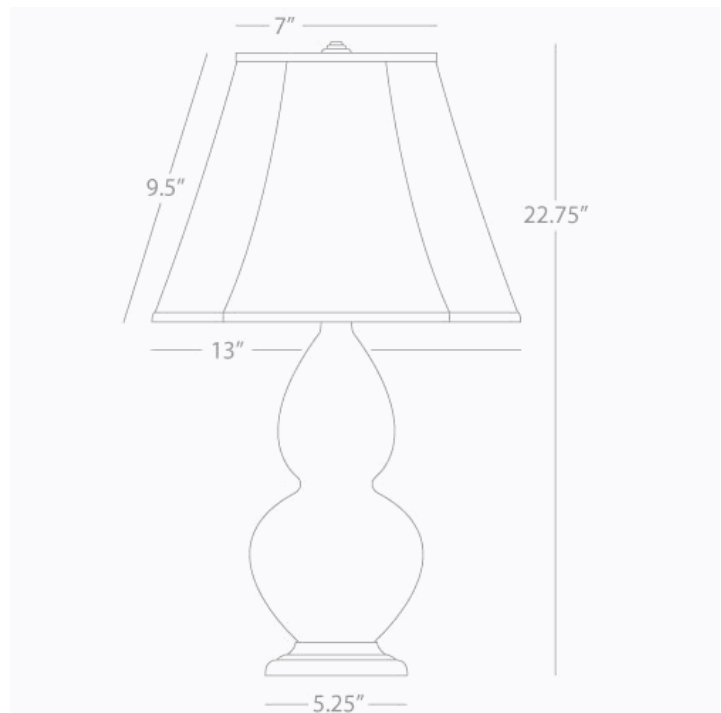

DOUBLE GOURD

1782

Accent Lamp

1-150W Max.

Bulb Type: A

Switch: 3-Way

Marine Blue Glazed Ceramic

Antique Silver Finished Accents

Ivory Stretched Fabric Shade

See Double Gourd Table for Color / Base / Shade
Options

* *Made In The USA*