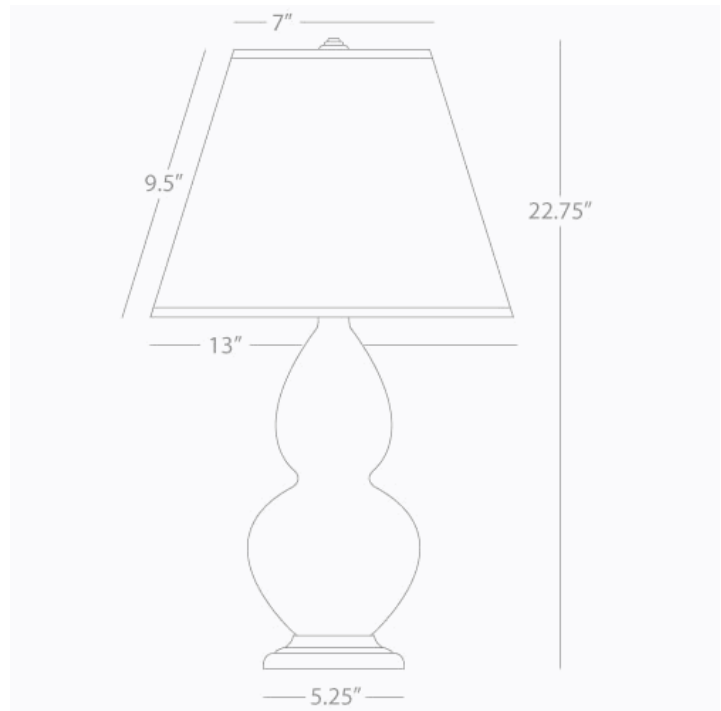

DOUBLE GOURD

1780X

Accent Lamp

1-150W Max.

Bulb Type: A

Switch: 3-Way

Marine Glazed Ceramic

Antique Silver Finished Accents

Pearl Dupioni Fabric Shade

See Double Gourd Table for Color / Base / Shade
Options

* *Made In The USA*