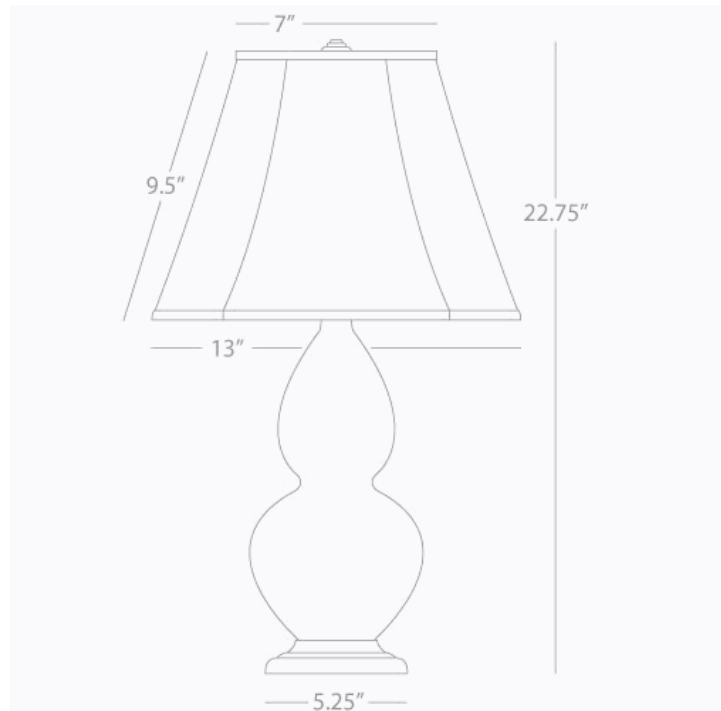

DOUBLE GOURD

1780

Accent Lamp

1-150W Max.

Bulb Type: A

Switch: 3-Way

Marine Blue Glazed Ceramic

Antique Brass Finished Accents

Ivory Stretched Fabric Shade

See Double Gourd Table for Color / Base / Shade
Options

* *Made In The USA*