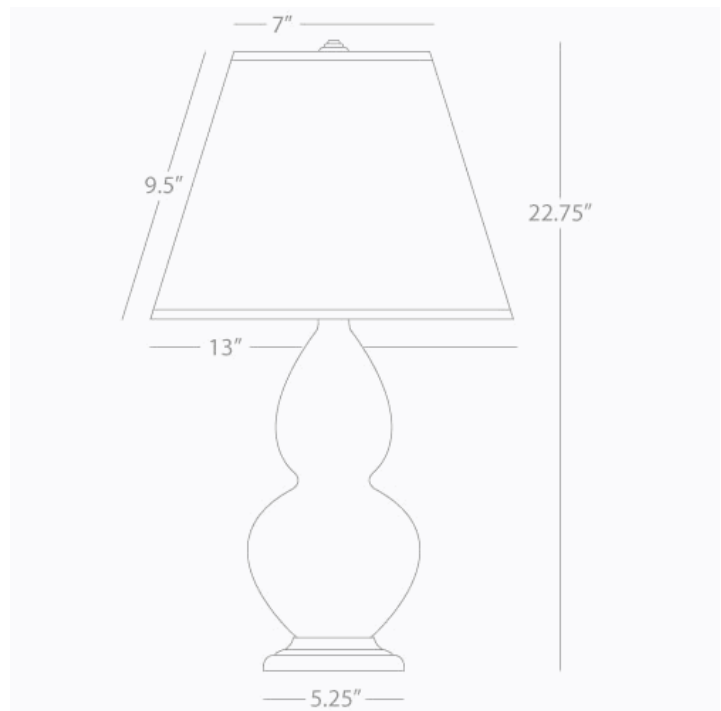

DOUBLE GOURD

1779X

Accent Lamp

1-150W Max.

Bulb Type: A

Switch: 3-Way

Cinnamon Glazed Ceramic

Antique Silver Finished Accents

Pearl Dupioni Fabric Shade

See Double Gourd Table for Color / Base / Shade
Options

* Made In The USA