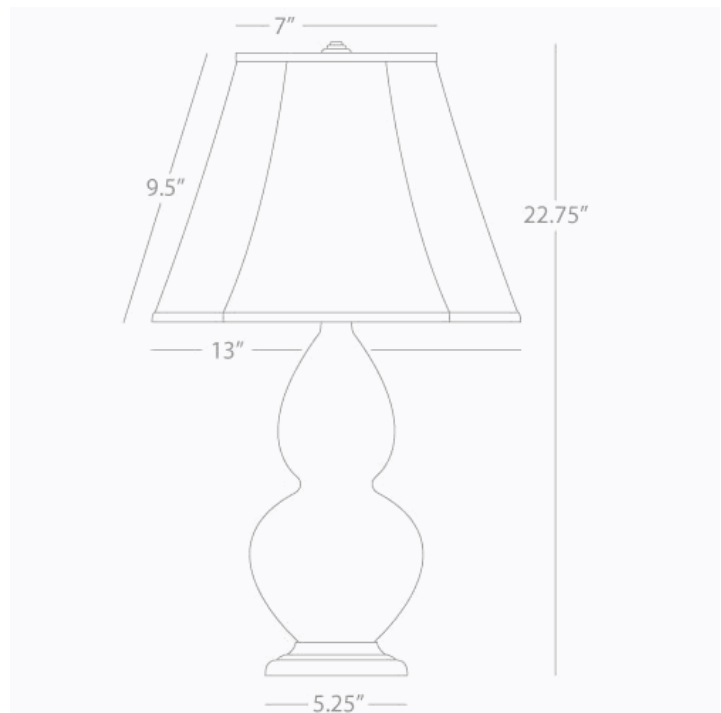

DOUBLE GOURD

1779

Accent Lamp

1-150W Max.

Bulb Type: A

Switch: 3-Way

Cinnamon Glazed Ceramic

Antique Silver Finished Accents

Ivory Stretched Fabric Shade

See Double Gourd Table for Color / Base / Shade
Options

* *Made In The USA*