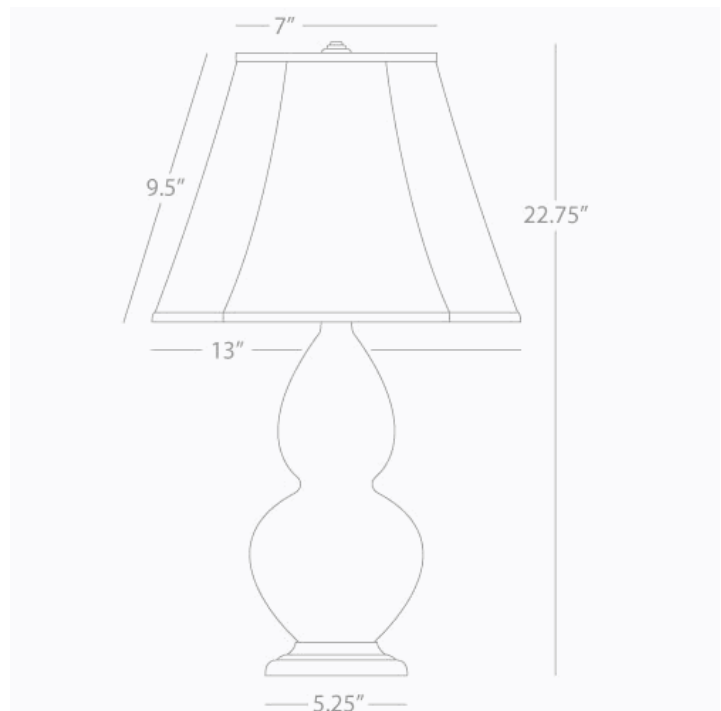

DOUBLE GOURD

1778

Accent Lamp

1-150W Max.

Bulb Type: A

Switch: 3-Way

Cinnamon Glazed Ceramic

Deep Patina Bronze Finished Accents

Ivory Stretched Fabric Shade

See Double Gourd Table for Color / Base / Shade
Options

* *Made In The USA*