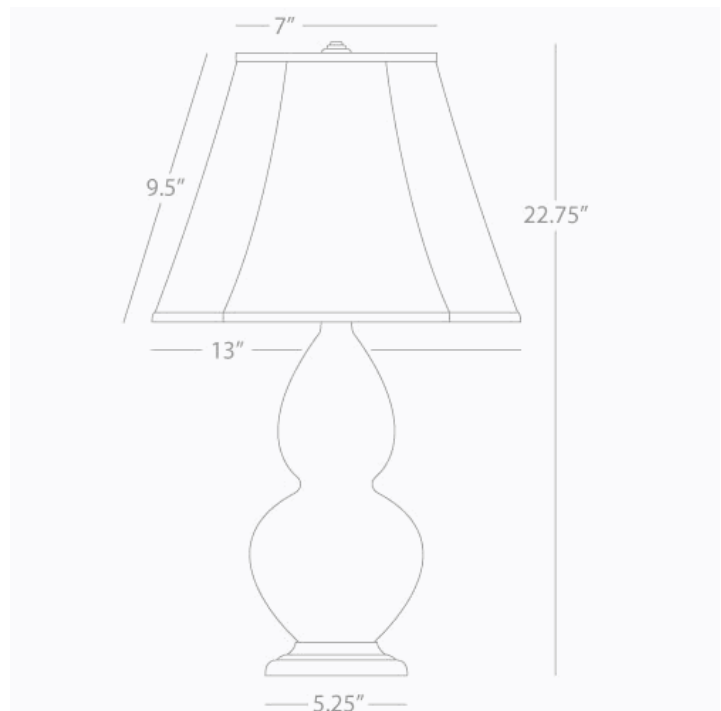

DOUBLE GOURD

1777

Accent Lamp

1-150W Max.

Bulb Type: A

Switch: 3-Way

Cinnamon Glazed Ceramic

Antique Natural Brass Finished Accents

Ivory Stretched Fabric Shade

See Double Gourd Table for Color / Base / Shade
Options

* *Made In The USA*