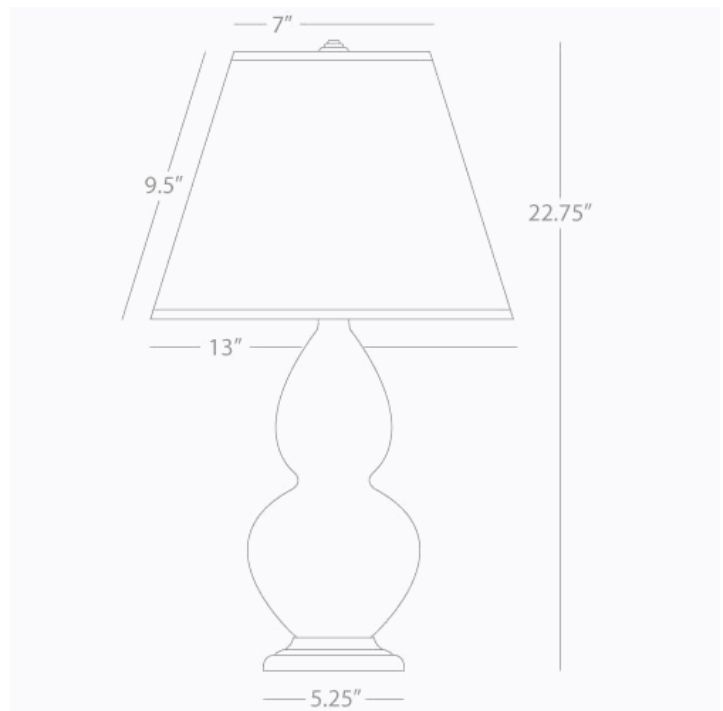

DOUBLE GOURD

1776X

Accent Lamp

1-150W Max.

Bulb Type: A

Switch: 3-Way

Bone Glazed Ceramic

Antique Silver Finished Accents

Pearl Dupioni Fabric Shade

See Double Gourd Table for Color / Base / Shade
Options

* *Made In The USA*