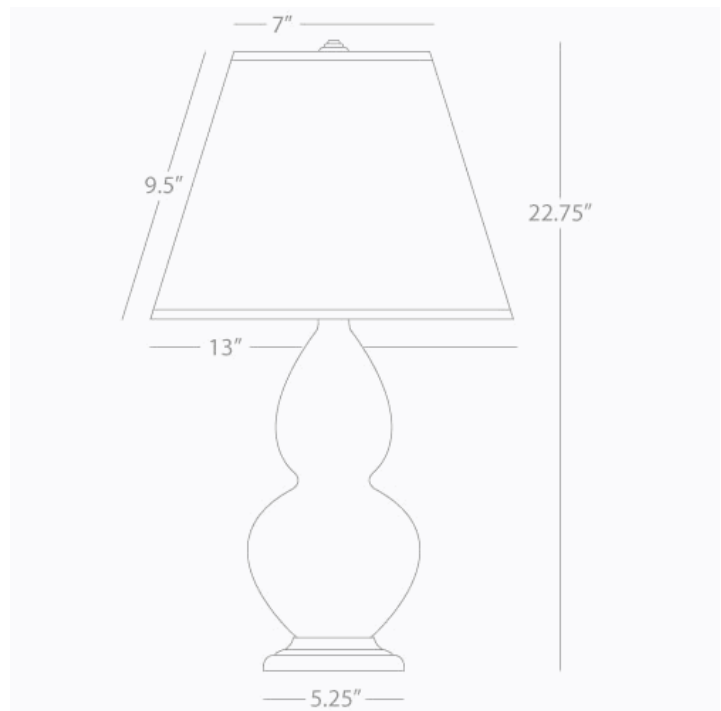

DOUBLE GOURD

1775X

Accent Lamp

1-150W Max.

Bulb Type: A

Switch: 3-Way

Bone Glazed Ceramic

Deep Patina Bronze Finished Accents

Pearl Dupioni Fabric Shade

See Double Gourd Table for Color / Base / Shade
Options

* Made In The USA