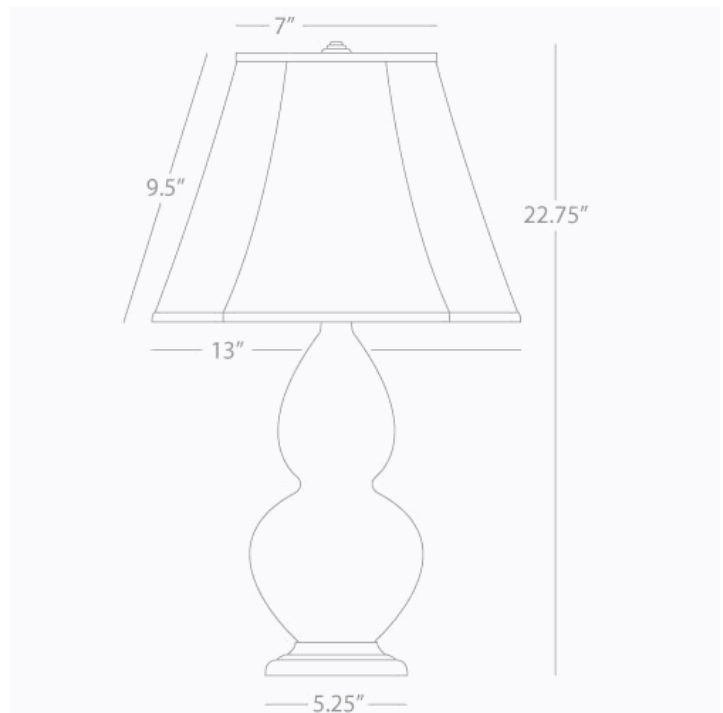

DOUBLE GOURD

1773

Accent Lamp

1-150W Max.

Bulb Type: A

Switch: 3-Way

Peacock Glazed Ceramic

Antique Silver Finished Accents

Ivory Stretched Fabric Shade

See Double Gourd Table for Color / Base / Shade
Options

* *Made In The USA*