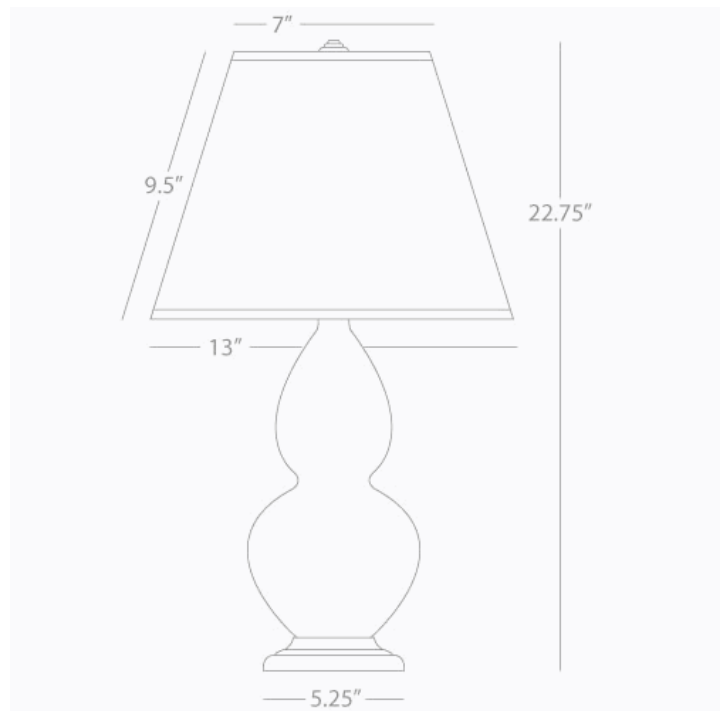

DOUBLE GOURD

1772X

Accent Lamp

1-150W Max.

Bulb Type: A

Switch: 3-Way

Peacock Glazed Ceramic

Deep Patina Bronze Finished Accents

Pearl Dupioni Fabric Shade

See Double Gourd Table for Color / Base / Shade
Options

* *Made In The USA*