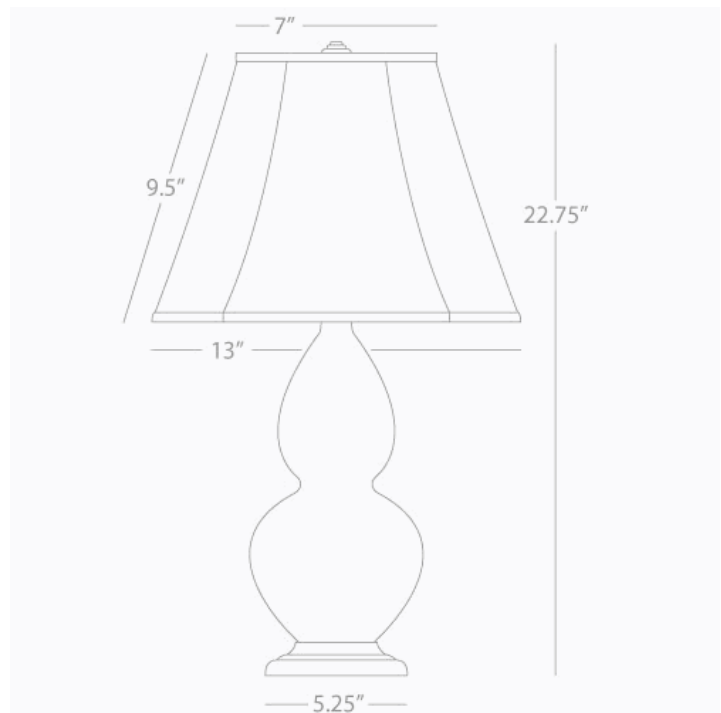

DOUBLE GOURD

1772

Accent Lamp

1-150W Max.

Bulb Type: A

Switch: 3-Way

Peacock Glazed Ceramic

Deep Patina Bronze Finished Accents

Ivory Stretched Fabric Shade

See Double Gourd Table for Color / Base / Shade
Options

* *Made In The USA*