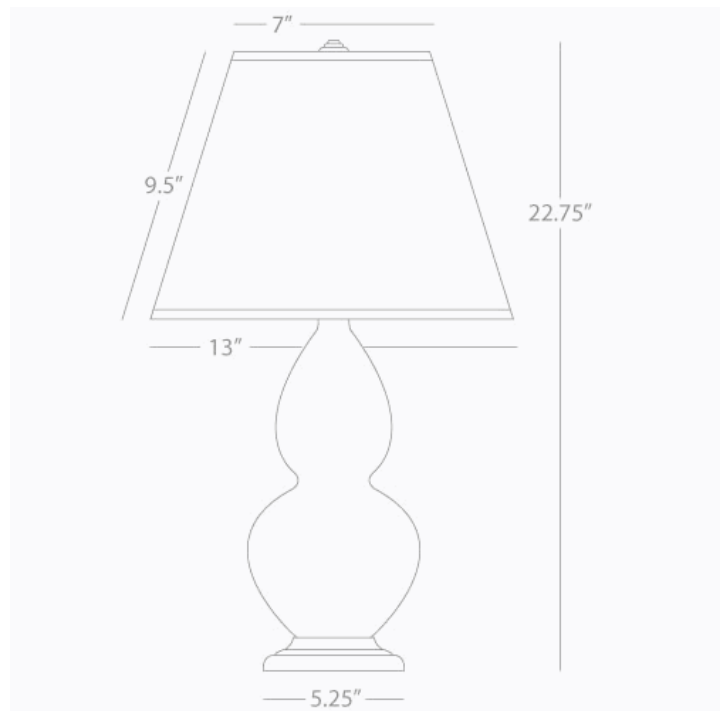

DOUBLE GOURD

1771X

Accent Lamp

1-150W Max.

Bulb Type: A

Switch: 3-Way

Peacock Glazed Ceramic

Antique Natural Brass Finished Accents

Pearl Dupioni Fabric Shade

**See Double Gourd Table for Color / Base / Shade
Options**

* Made In The USA