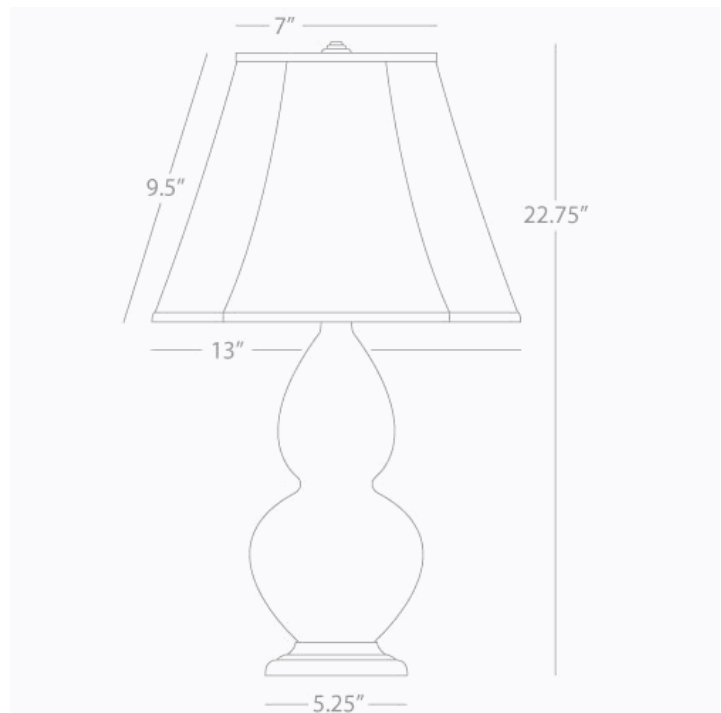

DOUBLE GOURD

1771

Accent Lamp

1-150W Max.

Bulb Type: A

Switch: 3-Way

Peacock Glazed Ceramic

Antique Natural Brass Finished Accents

Ivory Stretched Fabric Shade

See Double Gourd Table for Color / Base / Shade
Options

* *Made In The USA*