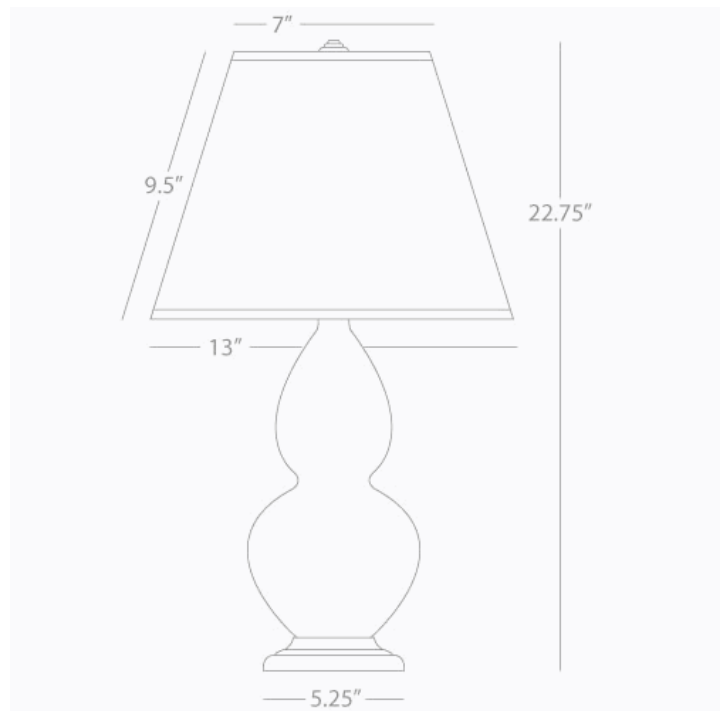

DOUBLE GOURD

1768X

Accent Lamp

1-150W Max.

Bulb Type: A

Switch: 3-Way

Smoky Taupe Glazed Ceramic

Antique Natural Brass Finished Accents

Pearl Dupioni Fabric Shade

See Double Gourd Table for Color / Base / Shade
Options

* *Made In The USA*