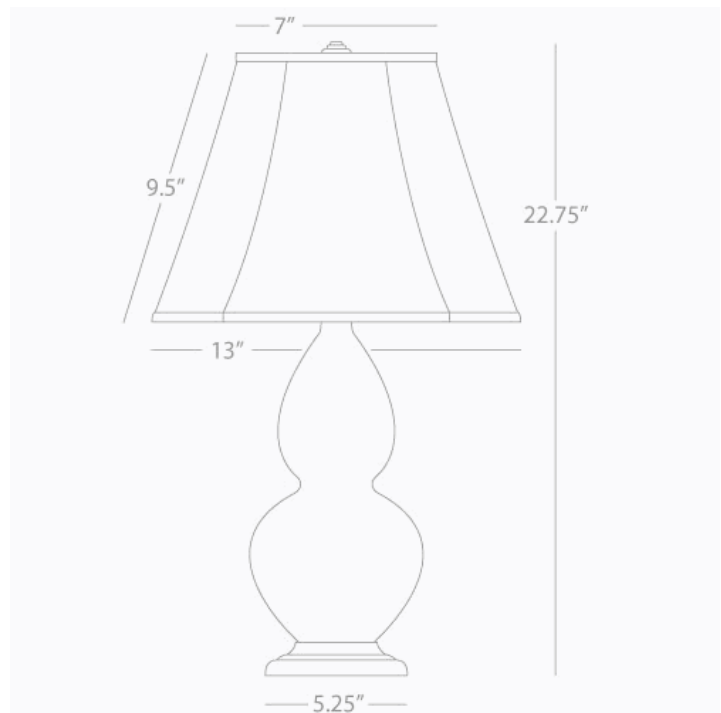

DOUBLE GOURD

1767

Accent Lamp

1-150W Max.

Bulb Type: A

Switch: 3-Way

Amethyst Glazed Ceramic

Antique Silver Finished Accents

Ivory Stretched Fabric Shade

See Double Gourd Table for Color / Base / Shade
Options

* Made In The USA