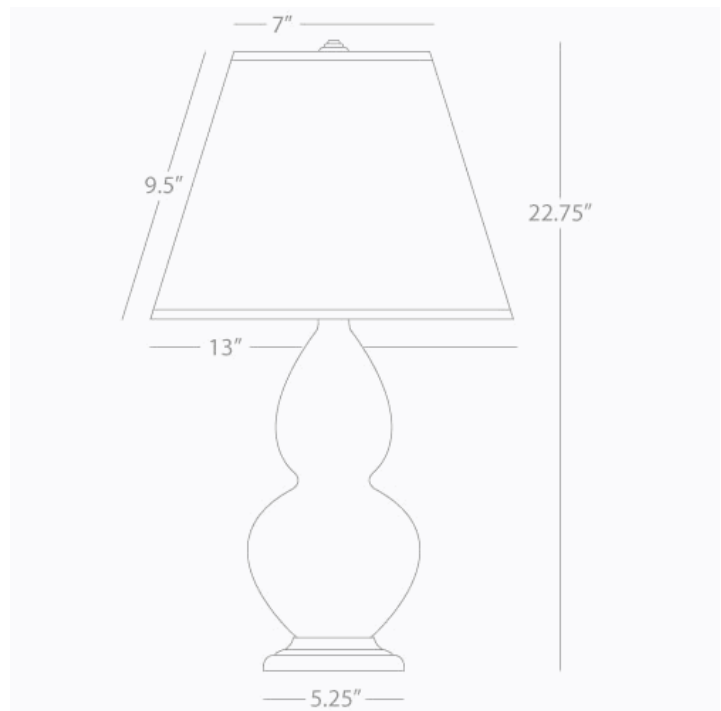

DOUBLE GOURD

1766X

Accent Lamp

1-150W Max.

Bulb Type: A

Switch: 3-Way

Amethyst Glazed Ceramic

Deep Patina Bronze Finished Accents

Pearl Dupioni Fabric Shade

See Double Gourd Table for Color / Base / Shade
Options

* *Made In The USA*