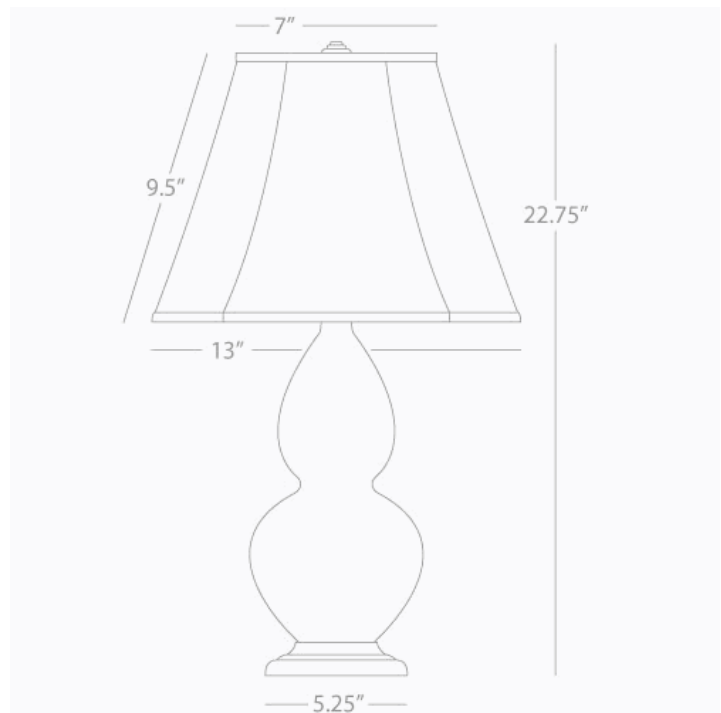

DOUBLE GOURD

1766

Accent Lamp

1-150W Max.

Bulb Type: A

Switch: 3-Way

Amethyst Glazed Ceramic

Deep Patina Bronze Finished Accents

Ivory Stretched Fabric Shade

See Double Gourd Table for Color / Base / Shade
Options

* *Made In The USA*