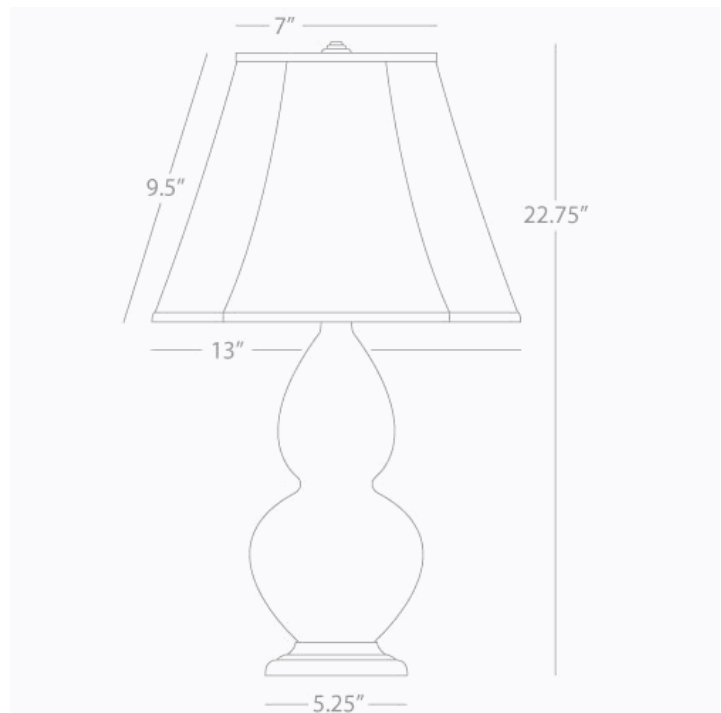

DOUBLE GOURD

1765

Accent Lamp

1-150W Max.

Bulb Type: A

Switch: 3-Way

Amethyst Glazed Ceramic

Antique Natural Brass Finished Accents

Ivory Stretched Fabric Shade

See Double Gourd Table for Color / Base / Shade  
Options

\* *Made In The USA*