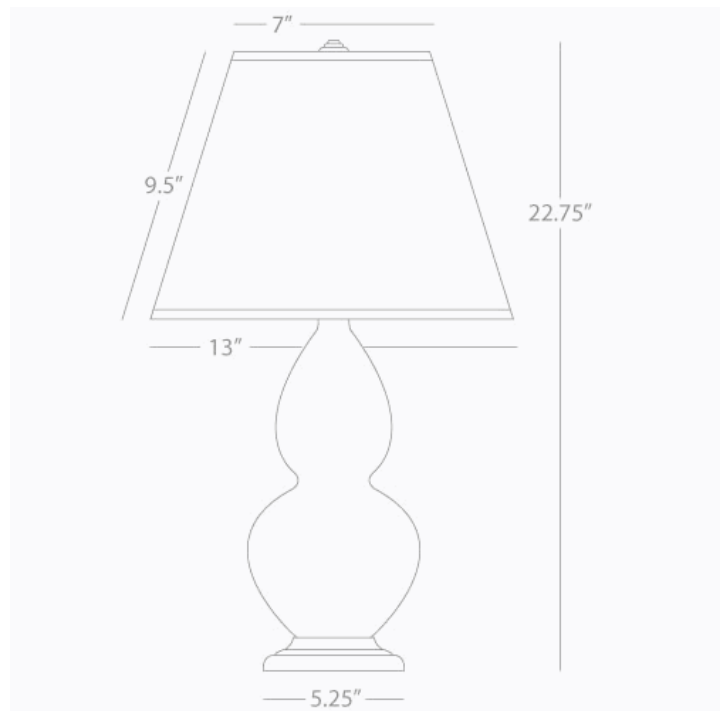

DOUBLE GOURD

1761X

Accent Lamp

1-150W Max.

Bulb Type: A

Switch: 3-Way

Egg Blue Glazed Ceramic

Antique Silver Finished Accents

Pearl Dupioni Fabric Shade

See Double Gourd Table for Color / Base / Shade
Options

* *Made In The USA*