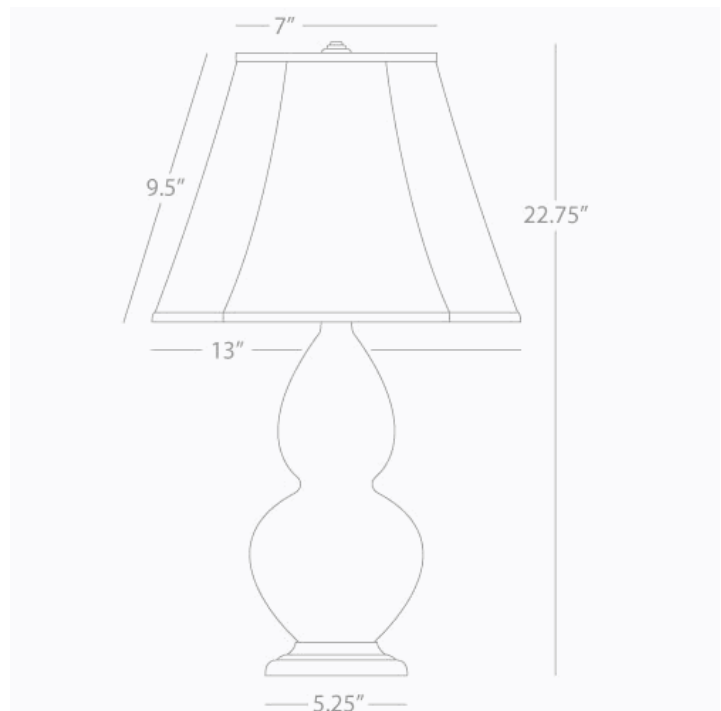

DOUBLE GOURD

1761

Accent Lamp

1-150W Max.

Bulb Type: A

Switch: 3-Way

Egg Blue Glazed Ceramic

Antique Silver Finished Accents

Ivory Stretched Fabric Shade

See Double Gourd Table for Color / Base / Shade
Options

* *Made In The USA*