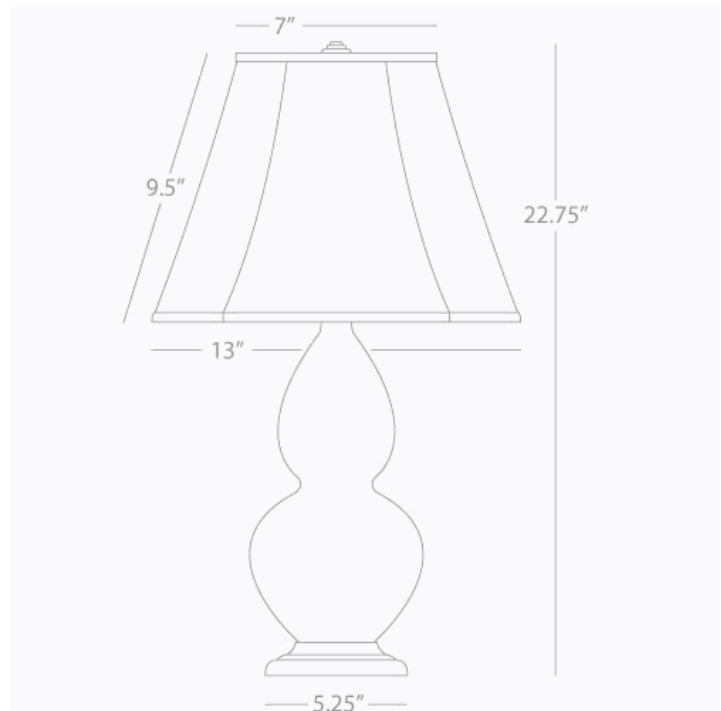

DOUBLE GOURD

1760

Accent Lamp

1-150W Max.

Bulb Type: A

Switch: 3-Way

Egg Blue Glazed Ceramic

Antique Natural Brass Finished Accents

Ivory Stretched Fabric Shade

See Double Gourd Table for Color / Base / Shade
Options

* *Made In The USA*