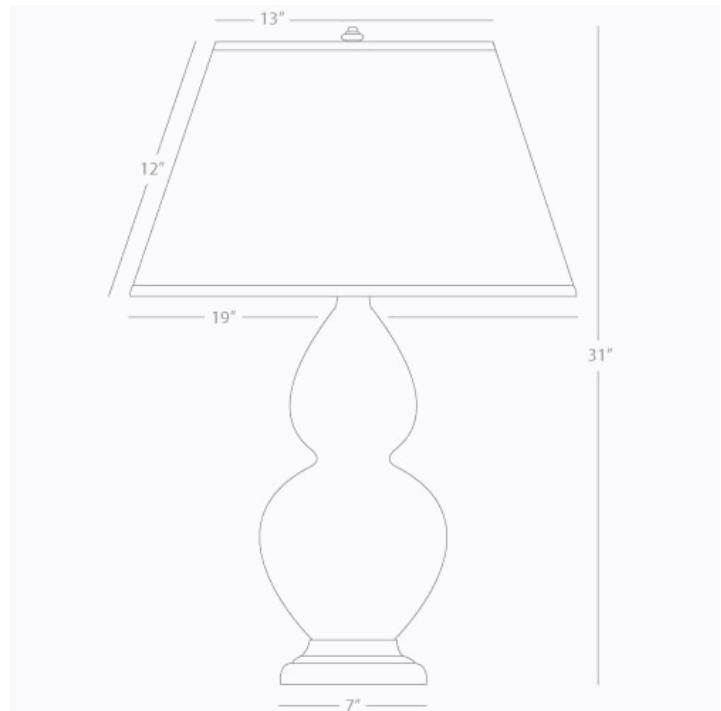

DOUBLE GOURD

1759X

Table Lamp

1-150W Max.

Bulb Type: A

Switch: 3-Way

Cinnamon Glazed Ceramic

Antique Silver Finished Accents

Pearl Dupioni Fabric Shade

See Double Gourd Table for Color / Base / Shade
Options

* *Made In The USA*