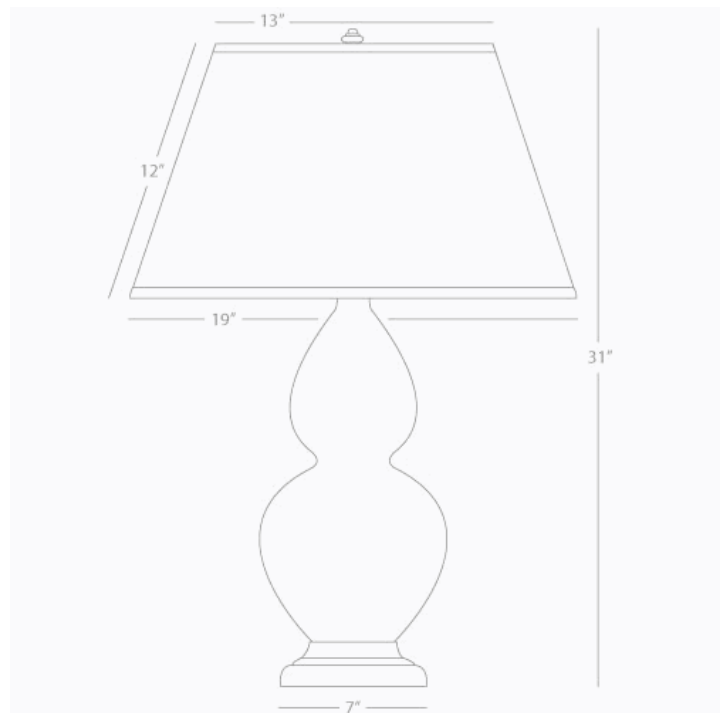

DOUBLE GOURD

1757X

Table Lamp

1-150W Max.

Bulb Type: A

Switch: 3-Way

Cinnamon Glazed Ceramic

Antique Natural Brass Finished Accents

Pearl Dupioni Fabric Shade

See Double Gourd Table for Color / Base / Shade
Options

* Made In The USA