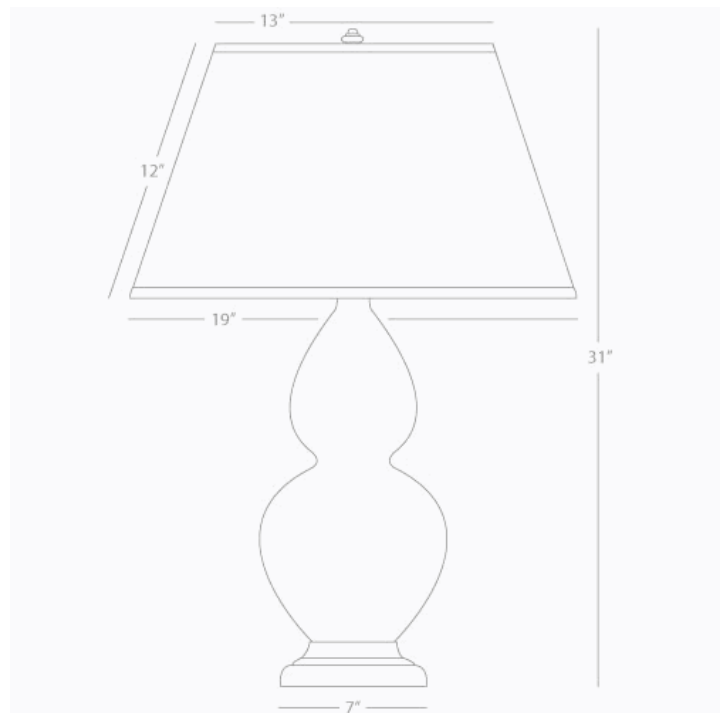

DOUBLE GOURD

1756X

Table Lamp

1-150W Max.

Bulb Type: A

Switch: 3-Way

Bone Glazed Ceramic

Antique Silver Finished Accents

Pearl Dupioni Fabric Shade

See Double Gourd Table for Color / Base / Shade
Options

* Made In The USA