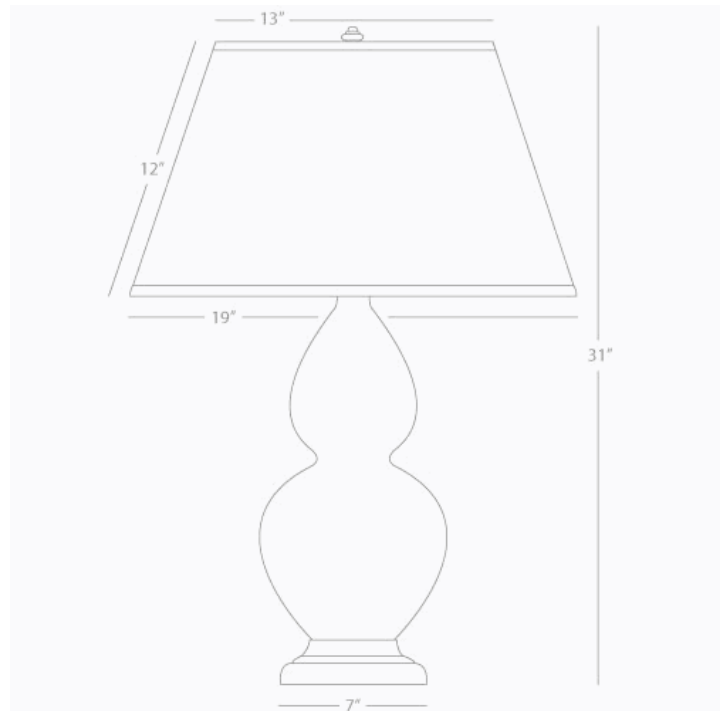

DOUBLE GOURD

1755X

Table Lamp

1-150W Max.

Bulb Type: A

Switch: 3-Way

Bone Glazed Ceramic

Deep Patina Bronze Finished Accents

Pearl Dupioni Fabric Shade

See Double Gourd Table for Color / Base / Shade
Options

* Made In The USA