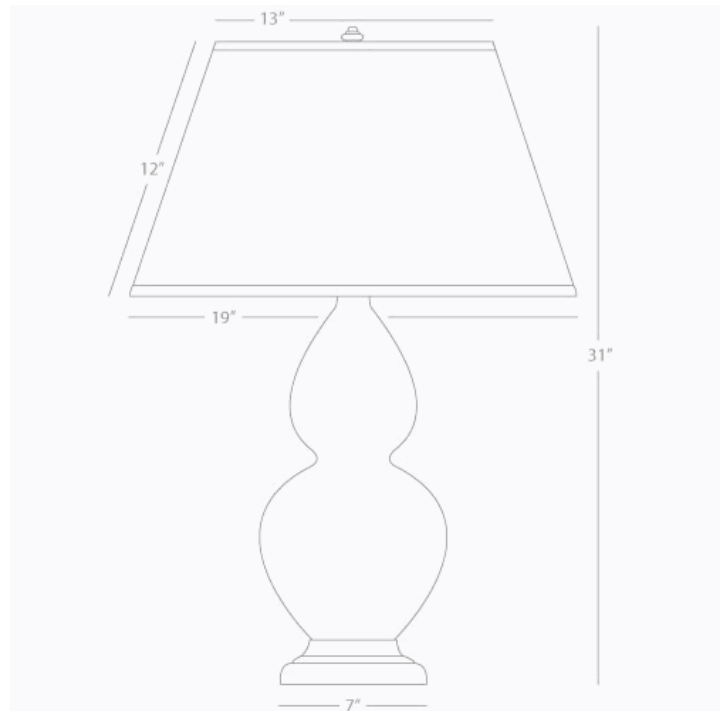

DOUBLE GOURD

1754X

Table Lamp

1-150W Max.

Bulb Type: A

Switch: 3-Way

Bone Glazed Ceramic

Antique Natural Brass Finished Accents

Pearl Dupioni Fabric Shade

See Double Gourd Table for Color / Base / Shade
Options

* Made In The USA