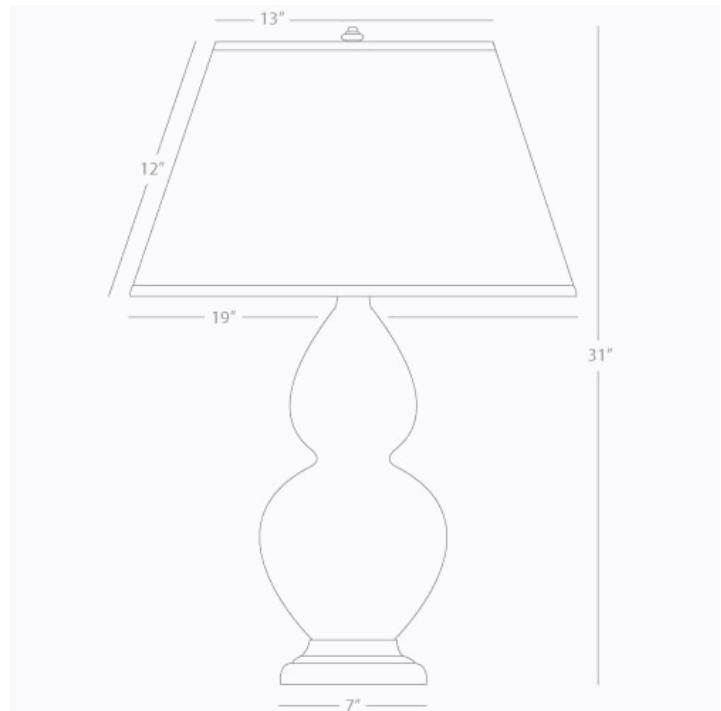

DOUBLE GOURD

1751X

Table Lamp

1-150W Max.

Bulb Type: A

Switch: 3-Way

Peacock Glazed Ceramic

Antique Natural Brass Finished Accents

Pearl Dupioni Fabric Shade

See Double Gourd Table for Color / Base / Shade
Options

* *Made In The USA*