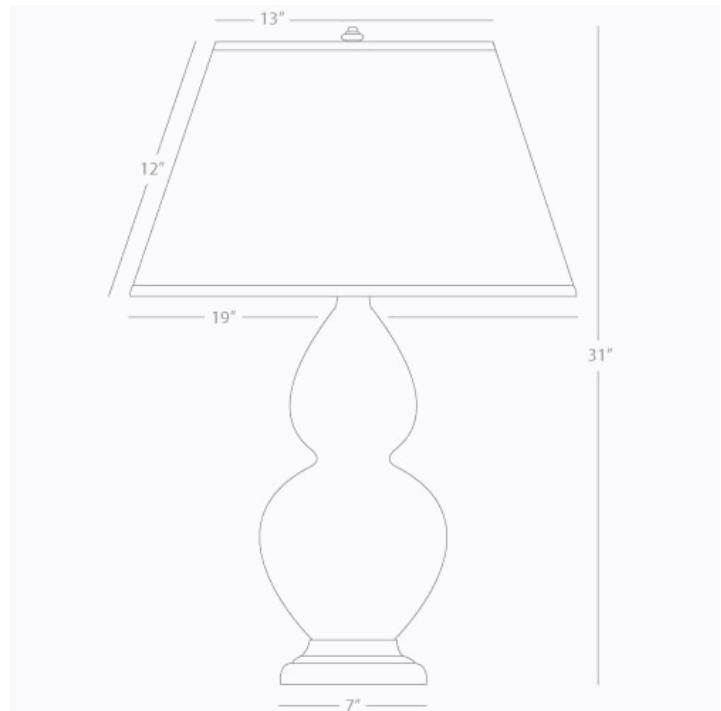

DOUBLE GOURD

1749X

Table Lamp

1-150W Max.

Bulb Type: A

Switch: 3-Way

Smoky Taupe Glazed Ceramic

Deep Patina Bronze Finished Accents

Pearl Dupioni Fabric Shade

See Double Gourd Table for Color / Base / Shade
Options

* Made In The USA