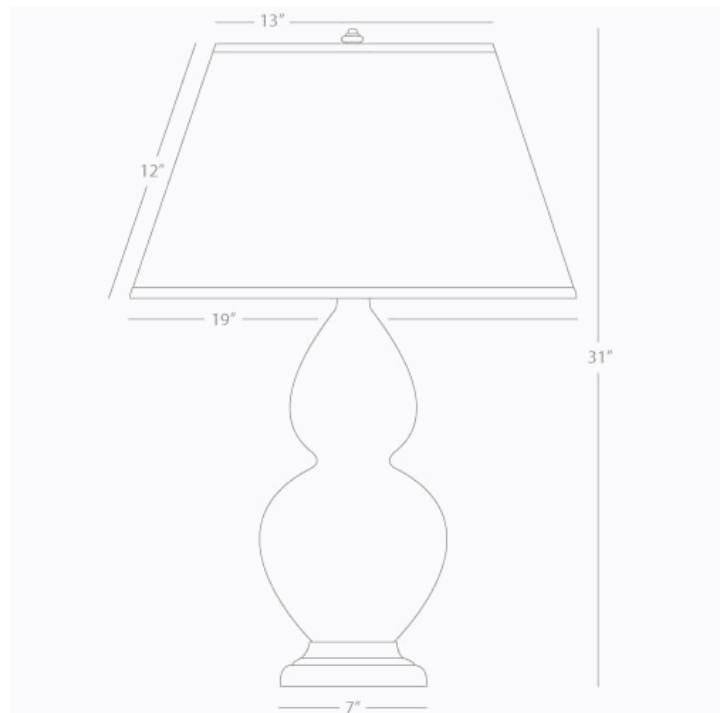

DOUBLE GOURD

1747X

Table Lamp

1-150W Max.

Bulb Type: A

Switch: 3-Way

Amethyst Glazed Ceramic

Antique Silver Finished Accents

Pearl Dupioni Fabric Shade

See Double Gourd Color Chart for Base / Color /
Shade Options

* Made In The USA