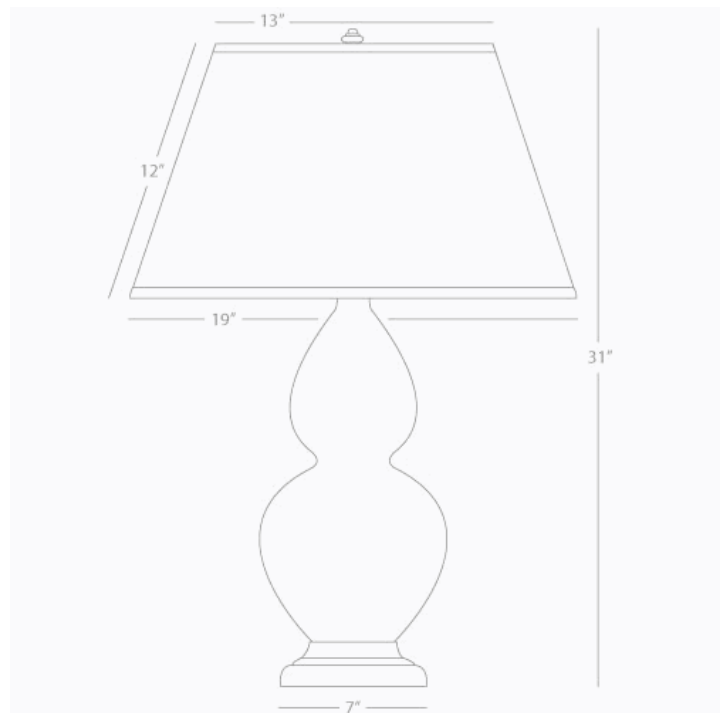

DOUBLE GOURD

1741X

Table Lamp

1-150W Max.

Bulb Type: A

Switch: 3-Way

Egg Blue Glazed Ceramic

Antique Silver Finished Accents

Pearl Dupioni Fabric Shade

See Double Gourd Table for Color / Base / Shade
Options

* Made In The USA