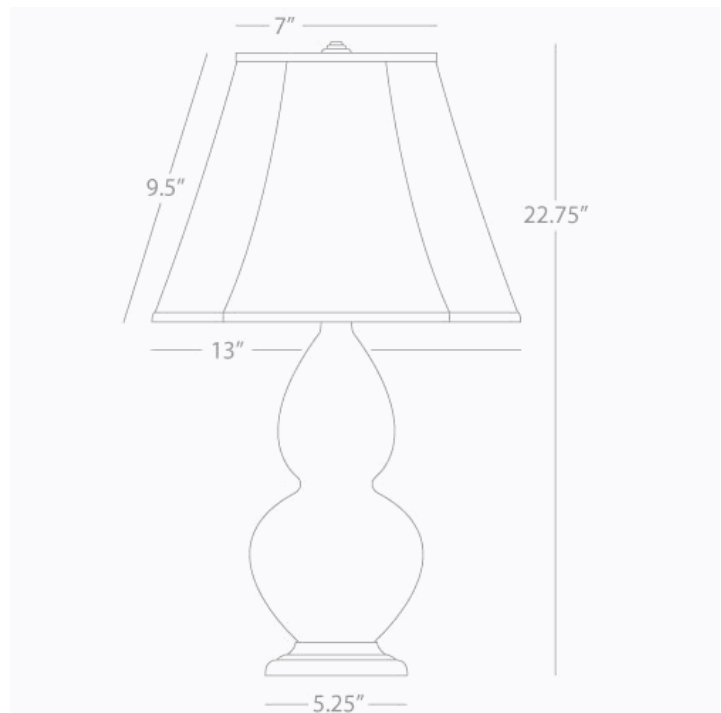

DOUBLE GOURD

1696

Accent Lamp

1-150W Max.

Bulb Type: A

Switch: 3-Way

Baby Blue Glazed Ceramic

Antique Silver Finished Accents

Ivory Stretched Fabric Shade

See Double Gourd Table for Color / Base / Shade  
Options

\* *Made In The USA*