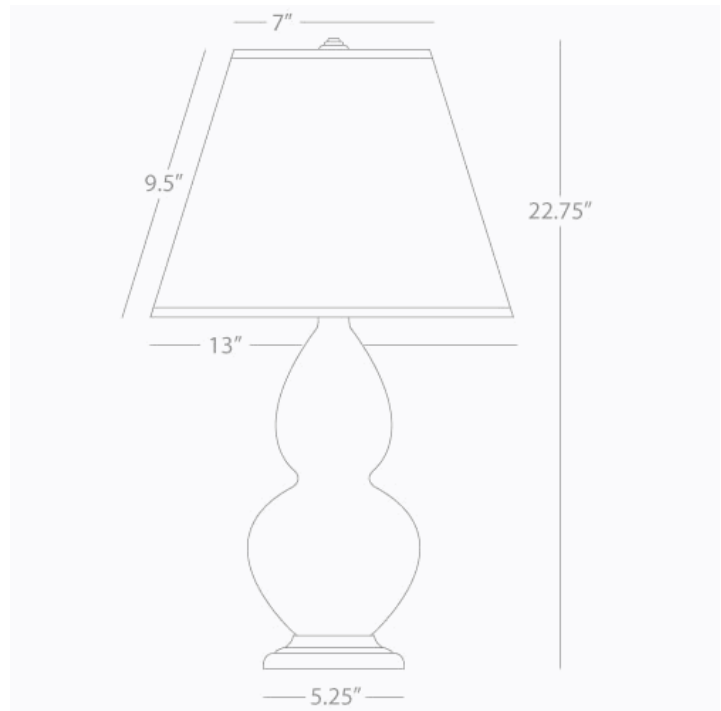

DOUBLE GOURD

1695X

Accent Lamp

1-150W Max.

Bulb Type: A

Switch: 3-Way

Pumpkin Glazed Ceramic

Antique Silver Finished Accents

Pearl Dupioni Fabric Shade

See Double Gourd Table for Color / Base / Shade
Options

* *Made In The USA*